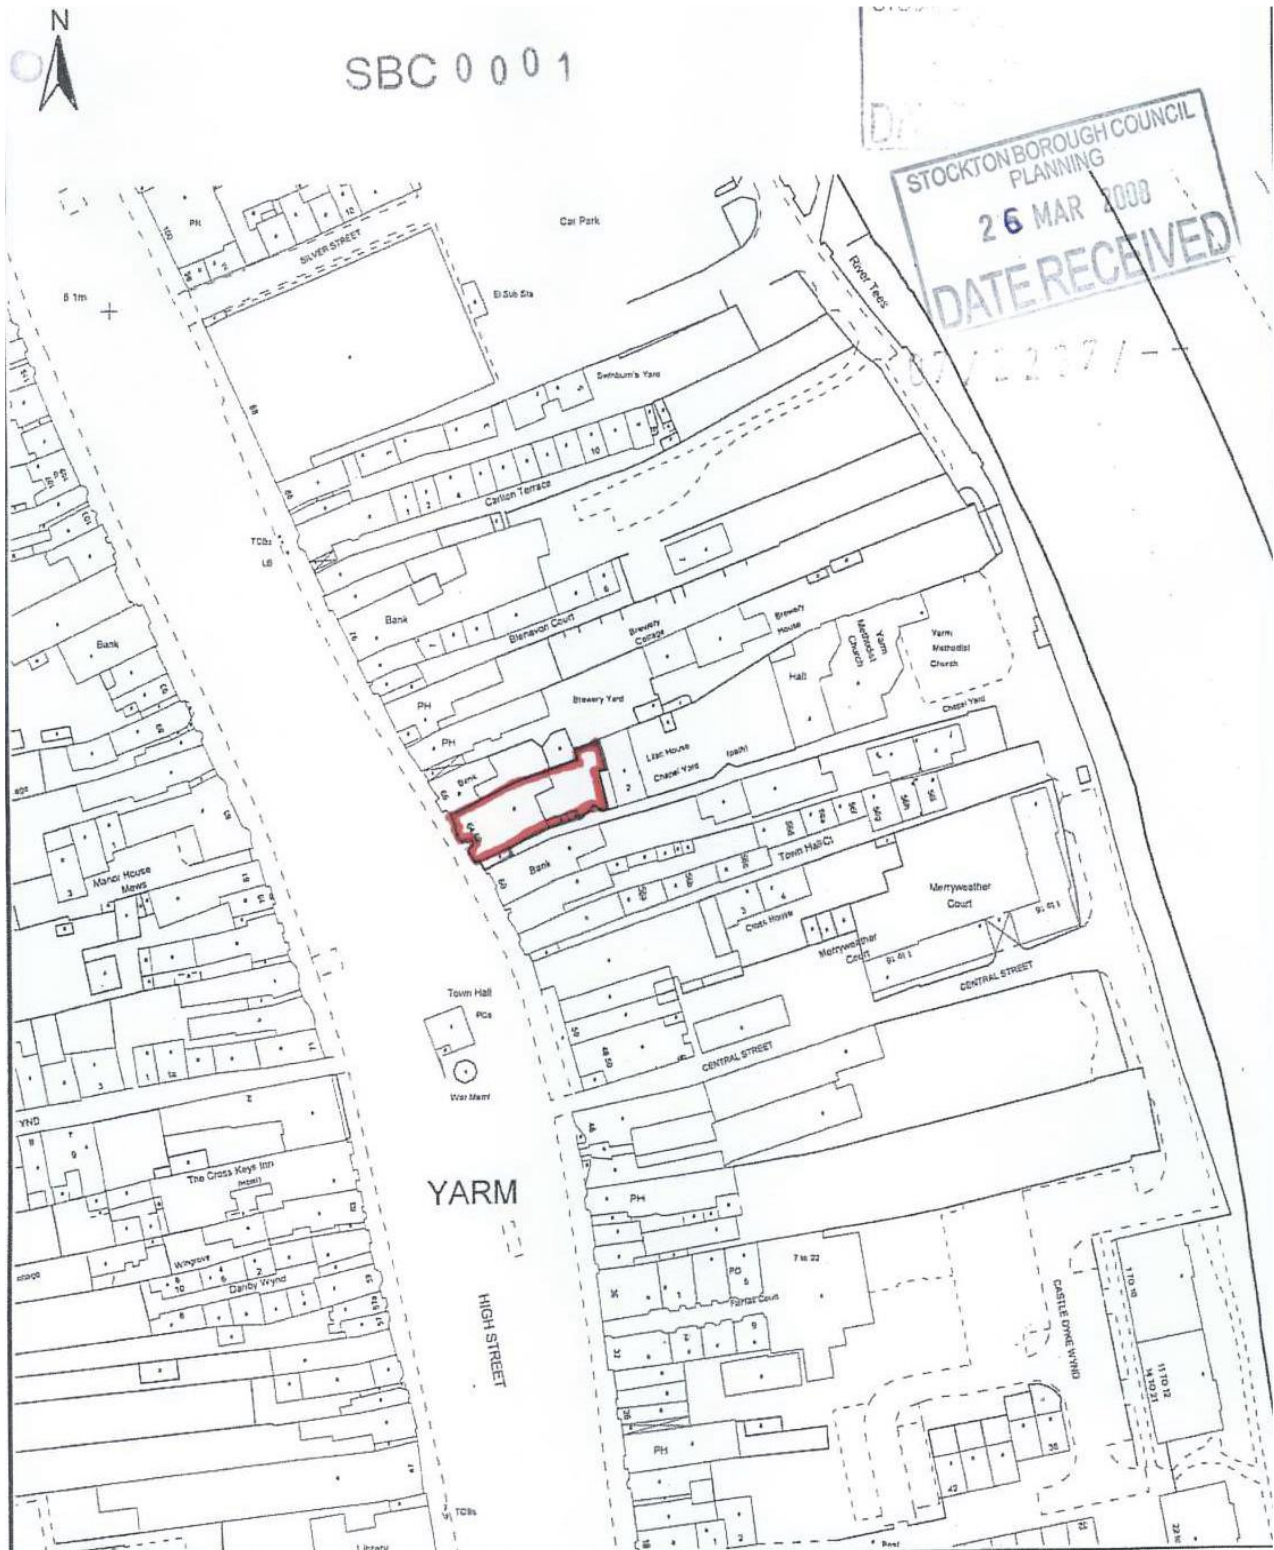

APPENDIX 2 Location Plan

Stockton-on-Tees
 BOROUGH COUNCIL
 Carol Straughan
 Head of Planning
 Gloucester House, Church Road,
 Stockton-on-Tees, TS18 1TW
 Tel (01642) 526022 Fax (01642) 526048

This map is reproduced from Ordnance Survey material with the permission of Ordnance Survey on behalf of the Controller of Her Majesty's Stationary Office. © Crown Copyright. Unauthorised reproduction infringes Crown Copyright and may lead to prosecution or civil proceedings.
 Stockton-on-Tees Borough Council 100023297 2006

Title **U8 / U6 37 / - -**
 Stockton Borough

Date

Scale 1:1250